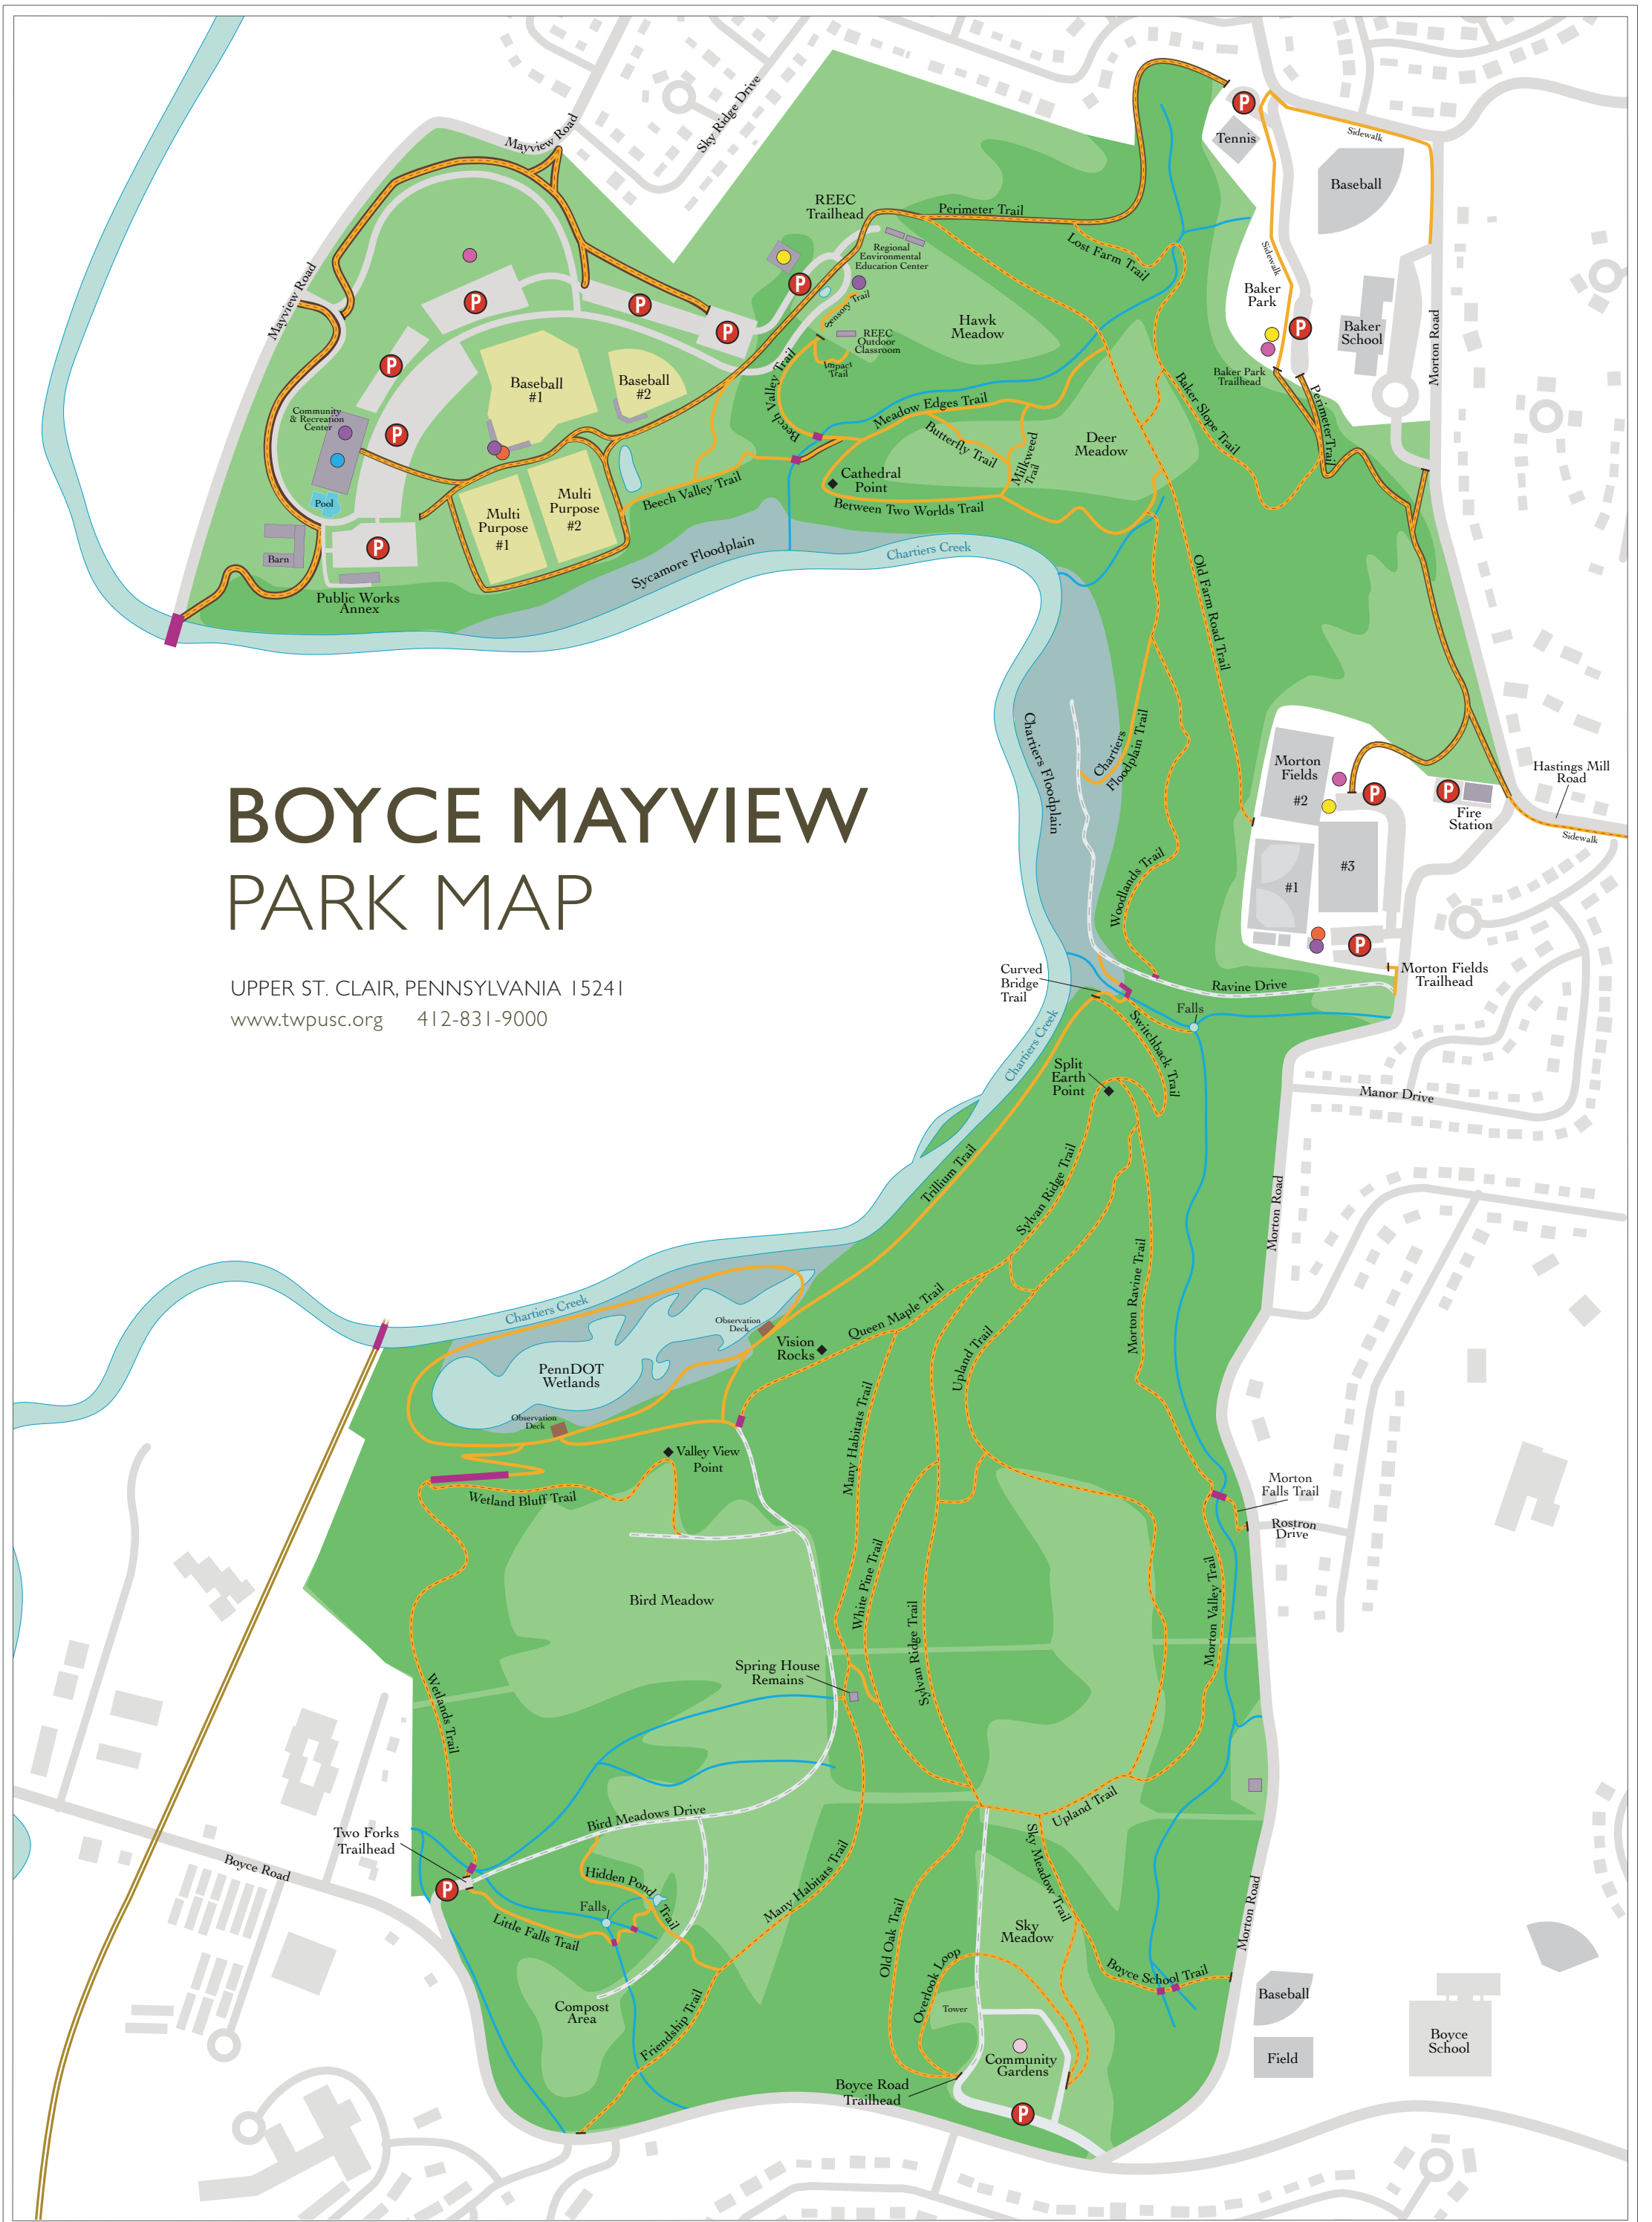

## Symbol Key

- Information
- Restrooms
- Picnic Area /Shelters
- Food
- Playground
- Community Garden
- Structure
- ◆ Monument
- Pool
- Recreation
- P Parking
- Pedestrian Gravel Route
- Bridge
- Pedestrian Route
- Trail Start
- Dog Friendly
- Paved Perimeter Trail
- Water
- Stream
- Forest
- Meadow
- Floodplain
- Rail Line
- Paved Road

# BOYCE MAYVIEW PARK MAP

UPPER ST. CLAIR, PENNSYLVANIA 15241  
[www.twpusc.org](http://www.twpusc.org) 412-831-9000

The Township of Upper St. Clair would like to gratefully acknowledge and thank the Elected Officials, Board Members, Allegheny Regional Asset District, Employees, Consultants, Businesses, Citizen Groups and Volunteers that have contributed their labor and talents to pursue the vision to develop and sustain the facilities within Boyce Mayview Park.