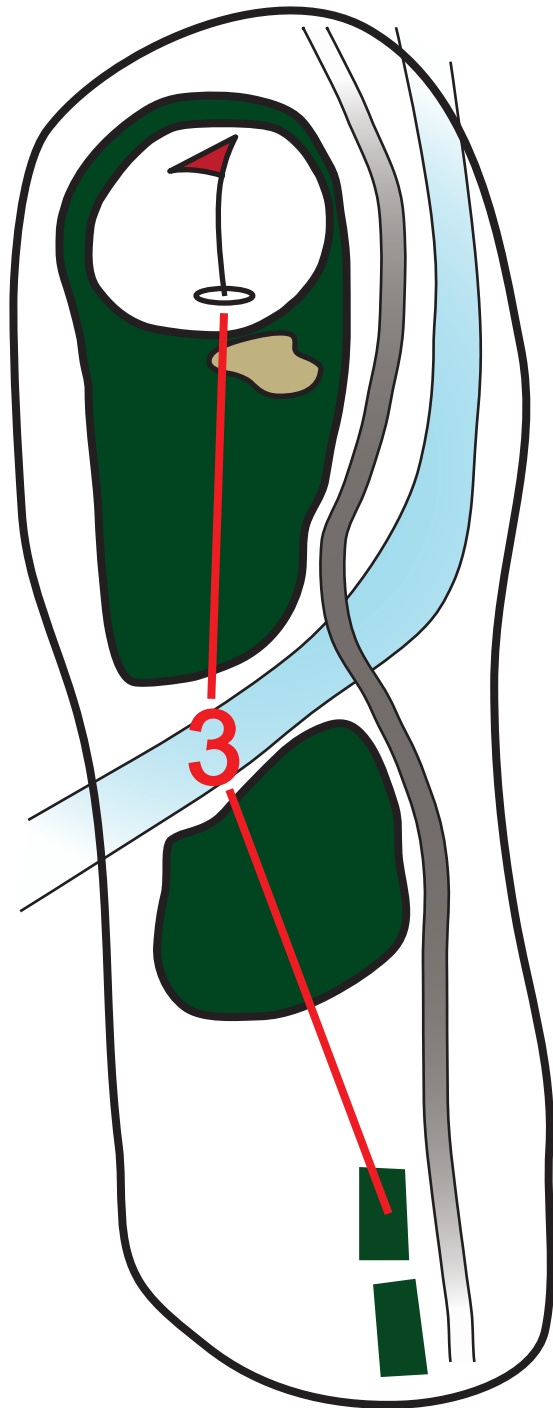

Township of Upper St. Clair

3

Par 4

Blue 350 yds.

White 330 yds.

Red 320 yds.