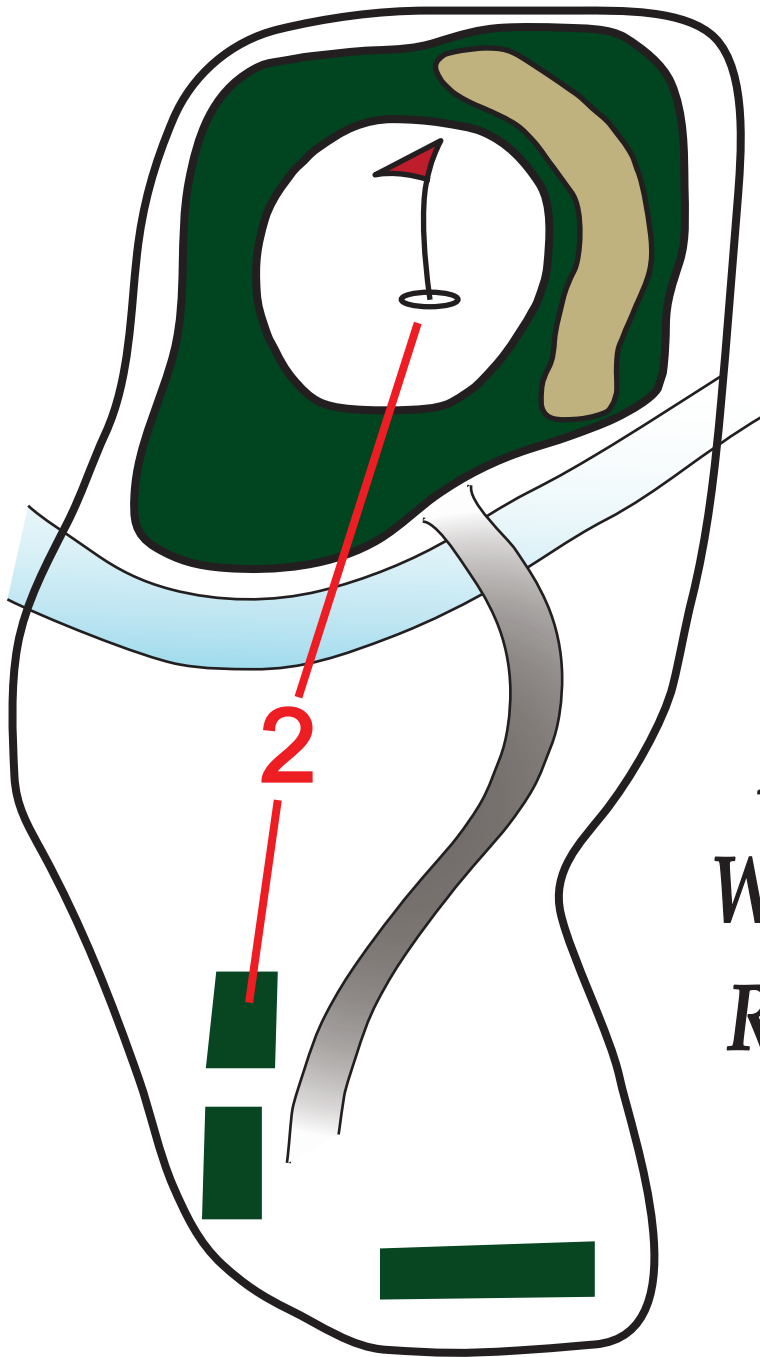

# Township of Upper St. Clair

2

*Par 3*

*Blue 148 yds.*

*White 142 yds.*

*Red 128 yds.*